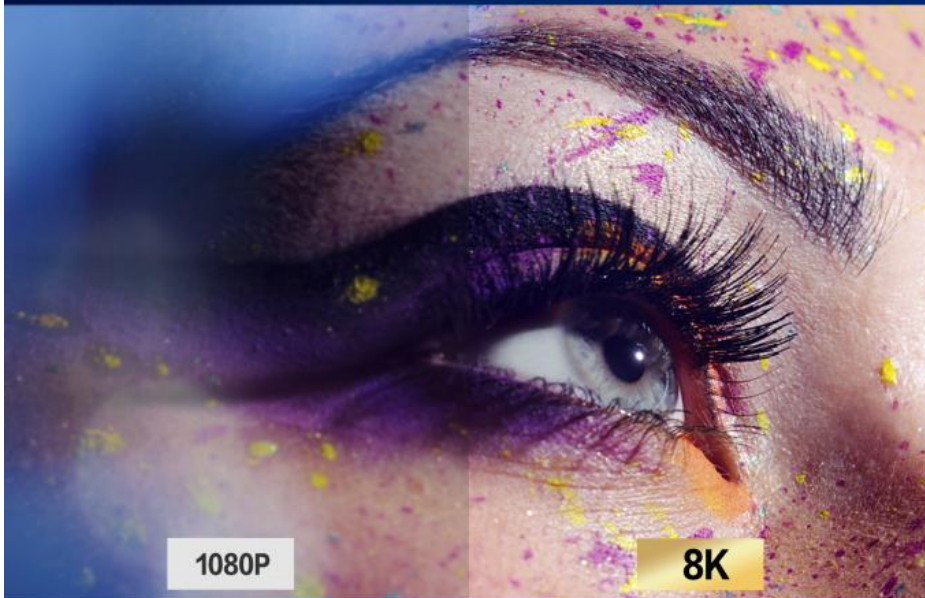

8K HD ULTRA

SDR VS HDR

Real natural colors of stars at 8K resolution